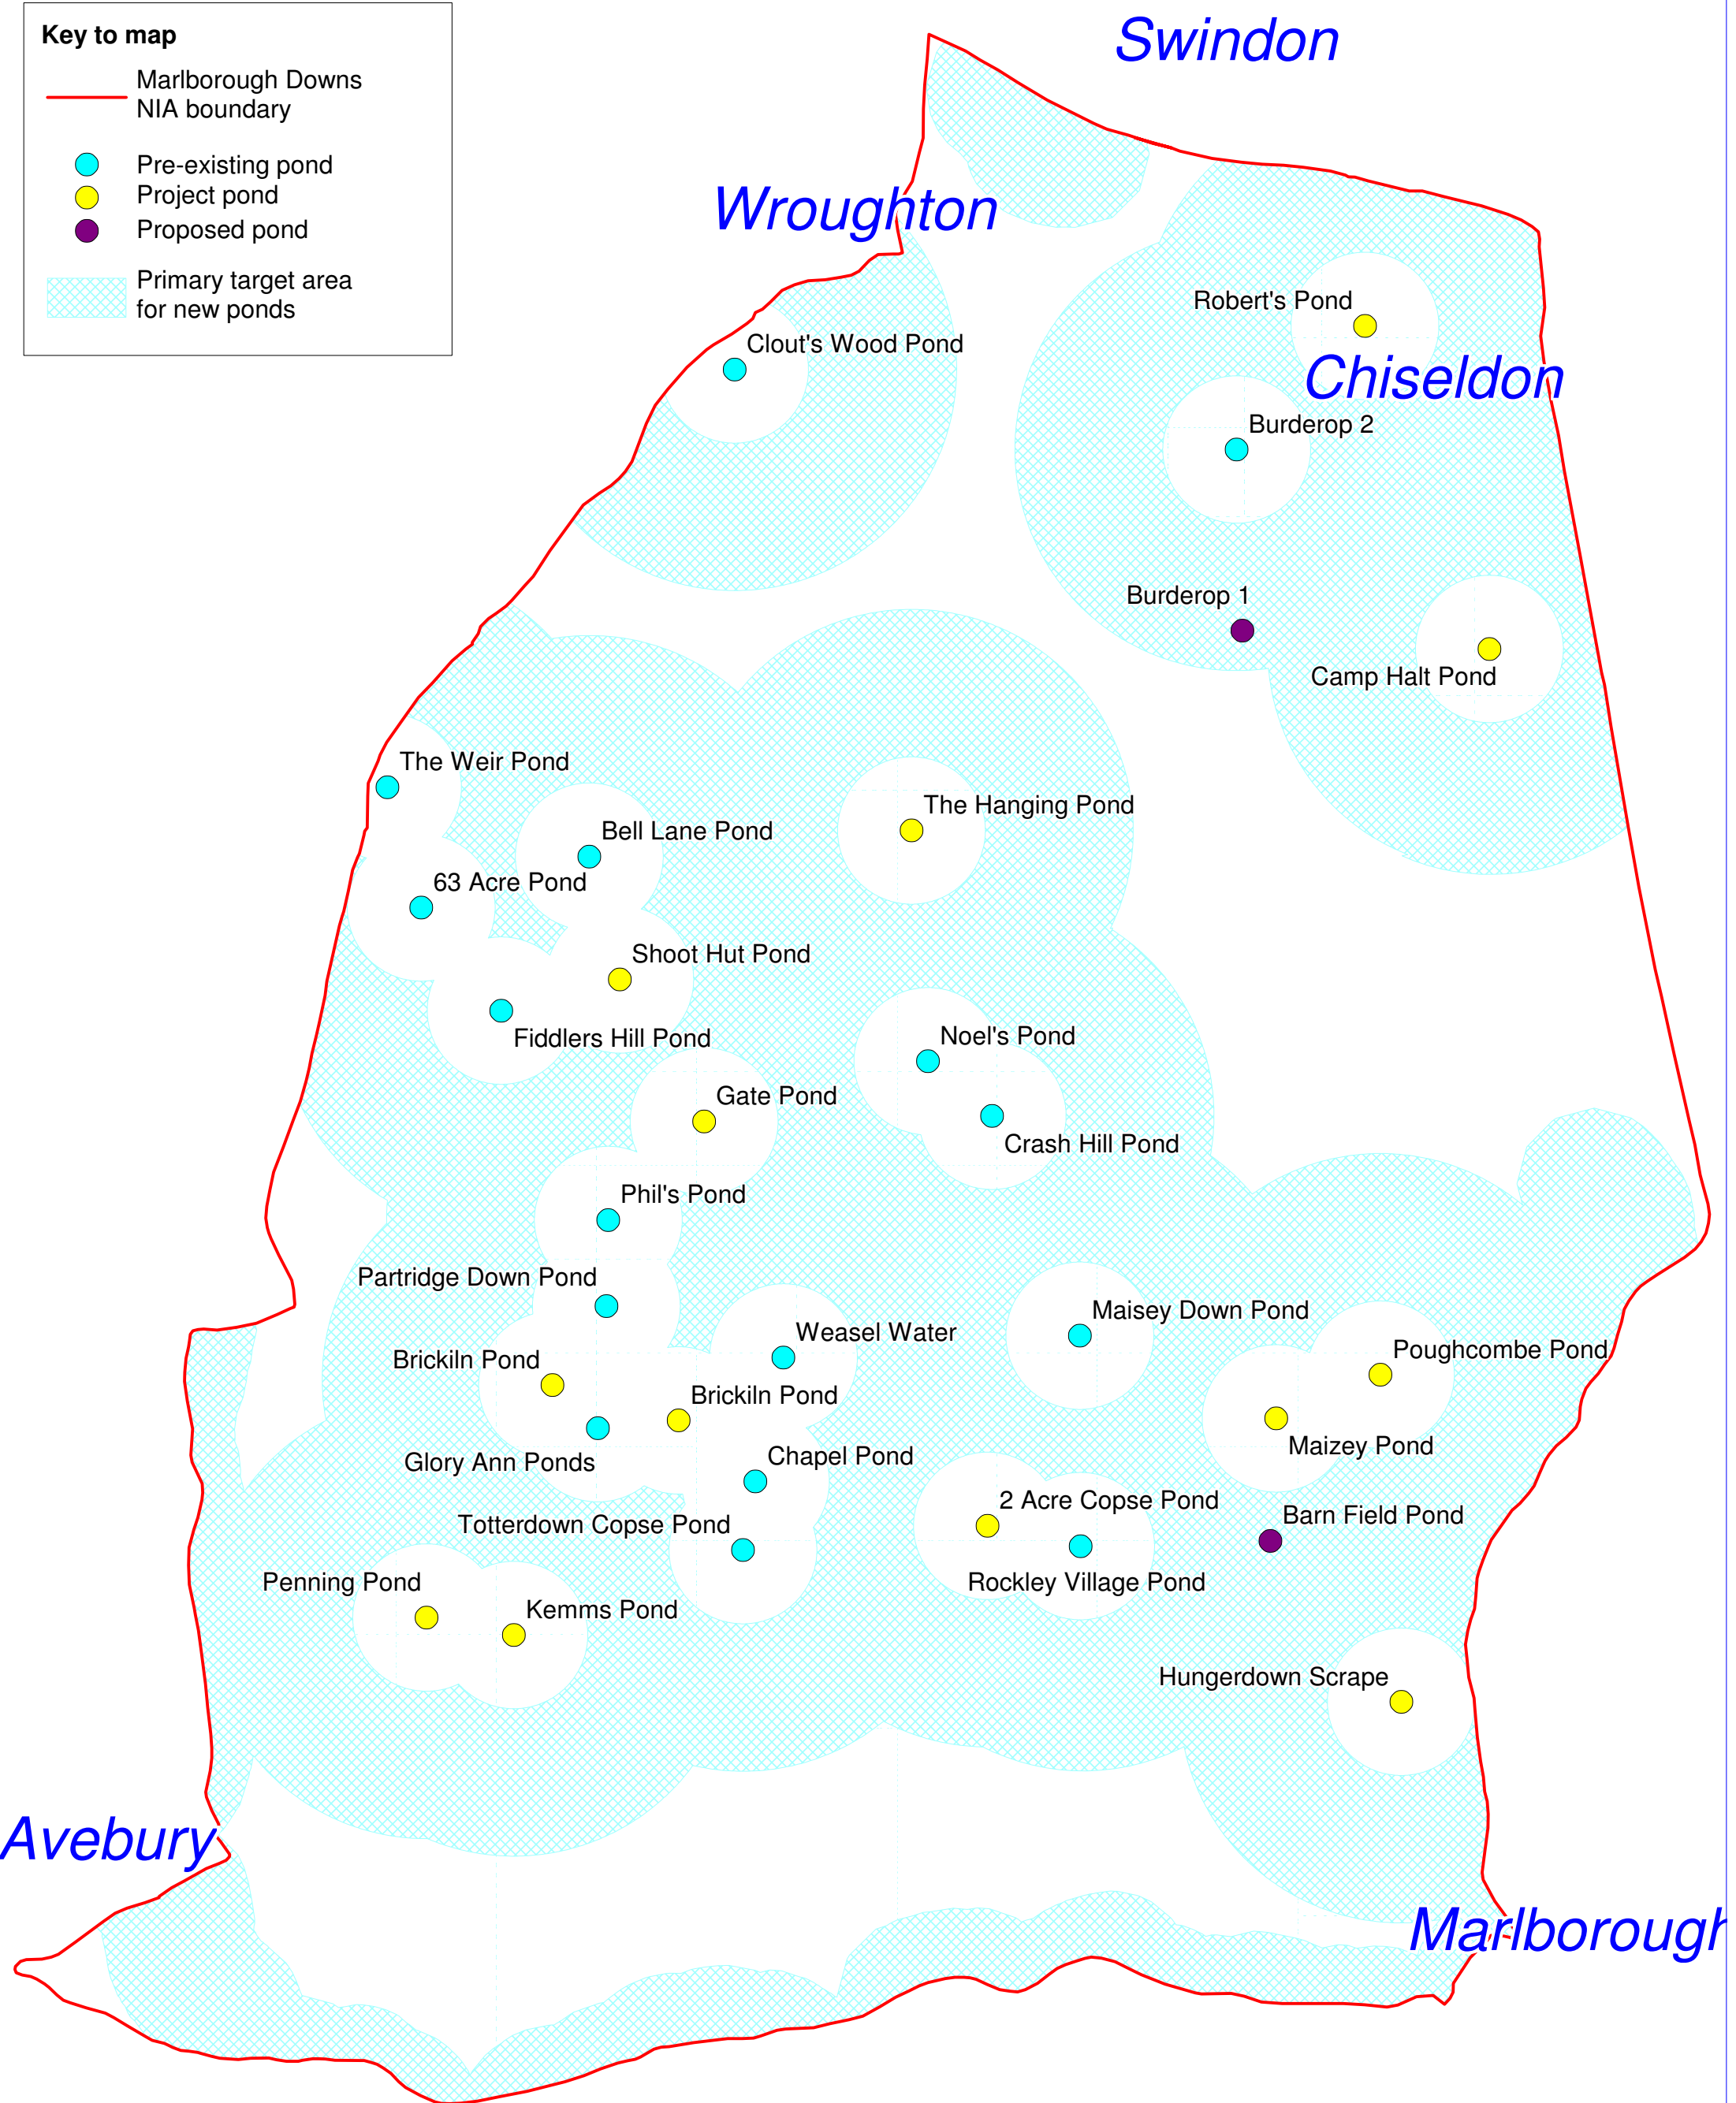

**Key to map**

- Marlborough Downs NIA boundary
- Pre-existing pond
- Project pond
- Proposed pond
- ▨ Primary target area for new ponds

**Marlborough Downs Nature Improvement Area  
Oases for wildlife - new and restored ponds, Feb 2015**