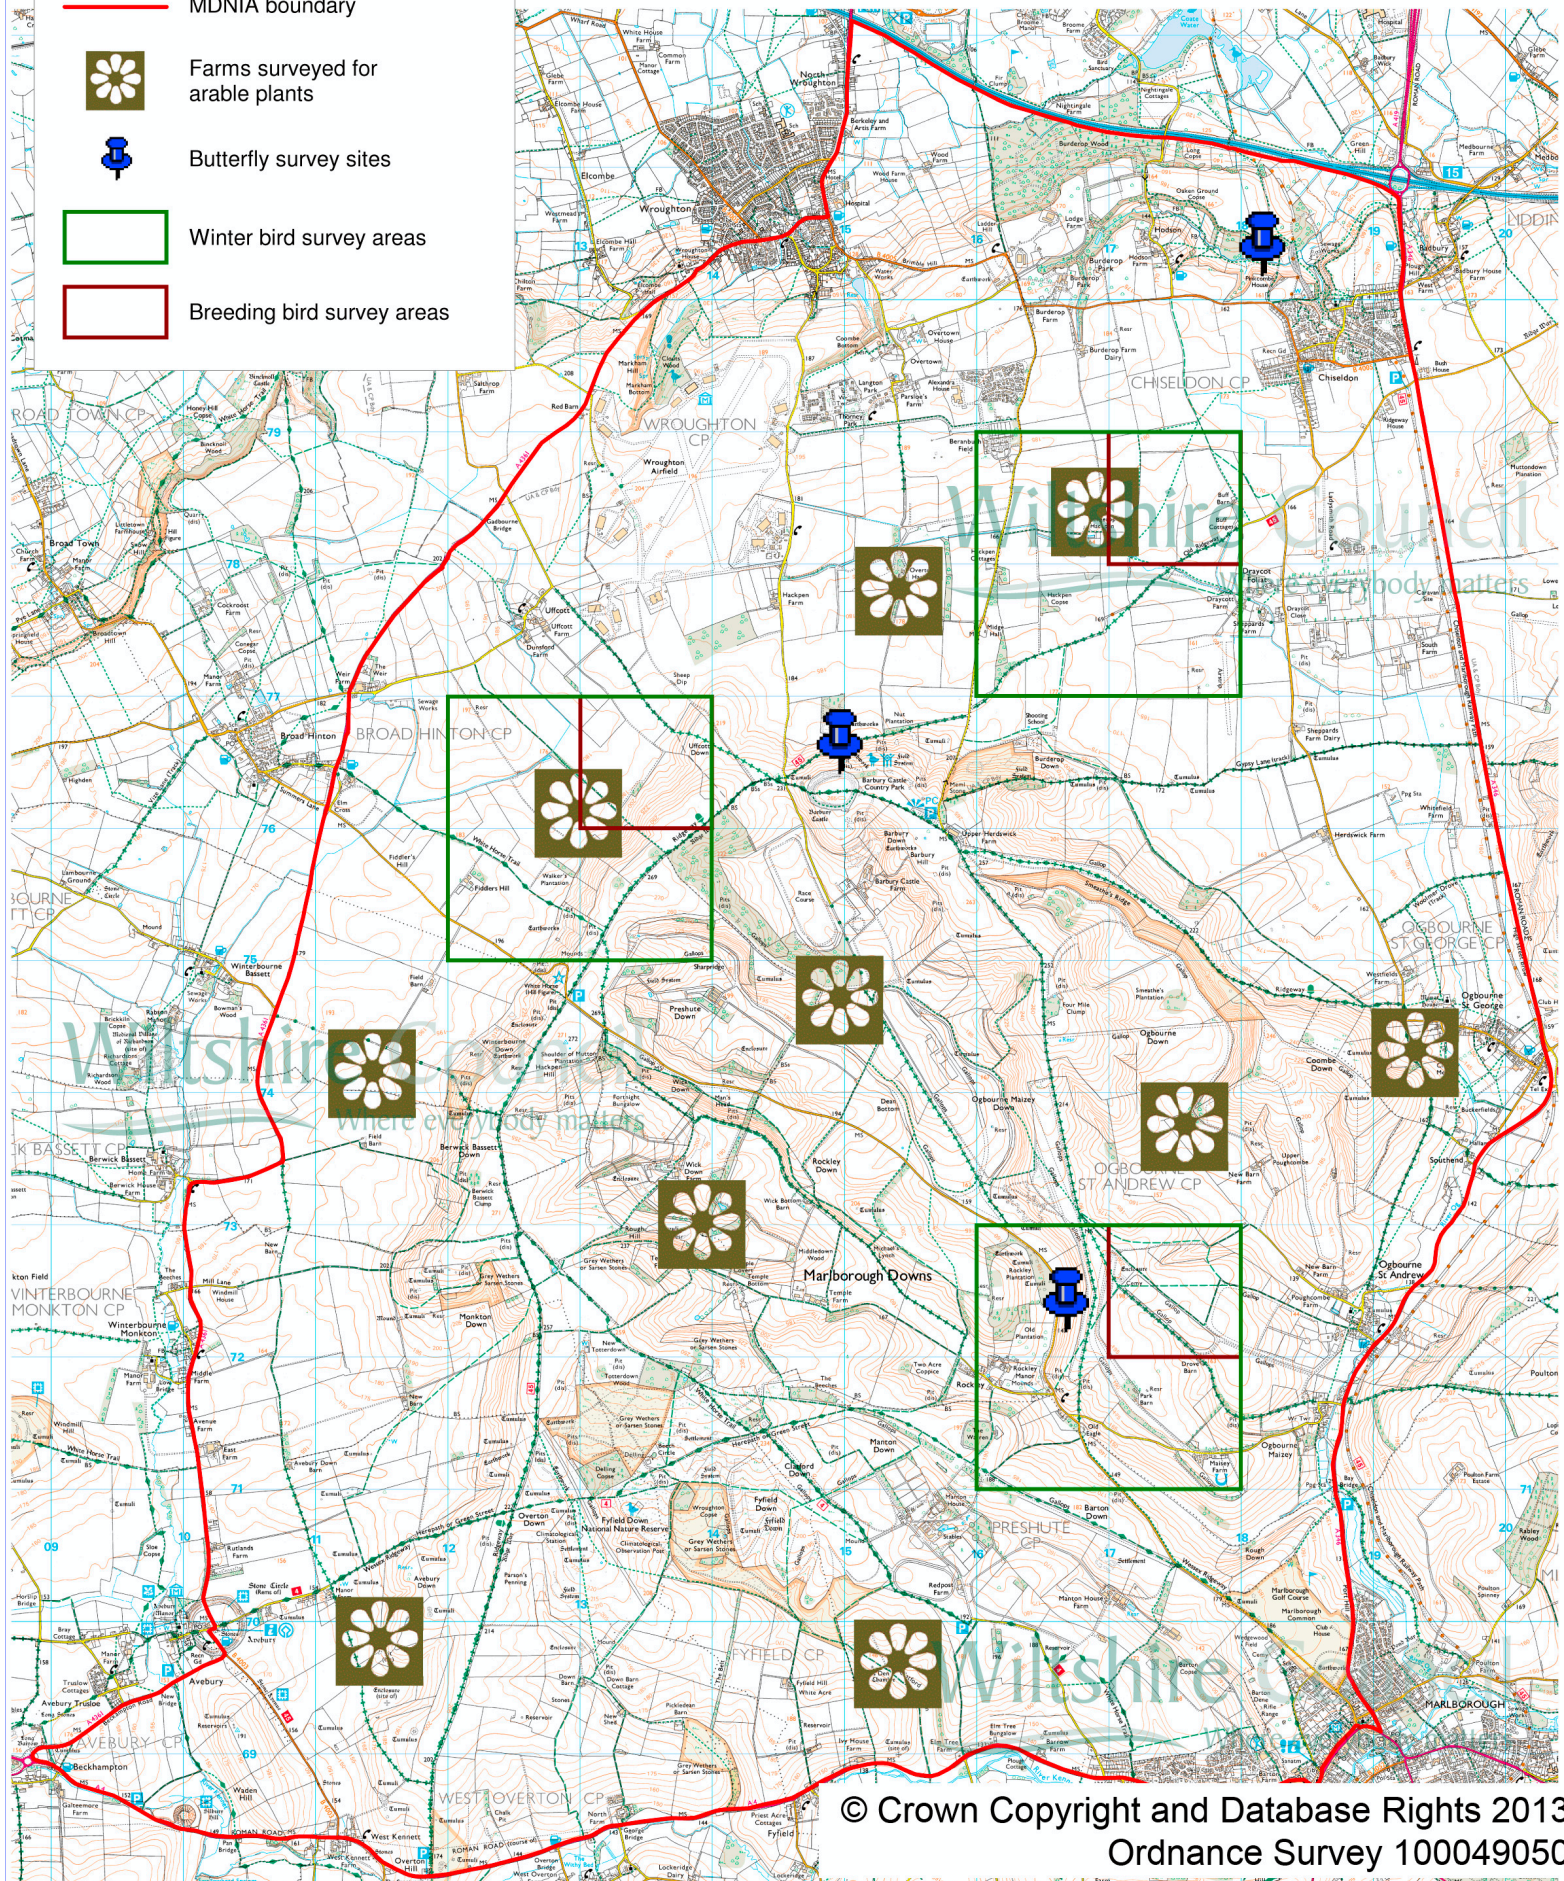

Key to map

-  MDNIA boundary
-  Farms surveyed for arable plants
-  Butterfly survey sites
-  Winter bird survey areas
-  Breeding bird survey areas

© Crown Copyright and Database Rights 2013
 Ordnance Survey 100049050.

Marlborough Downs Nature Improvement Area Wildlife surveys